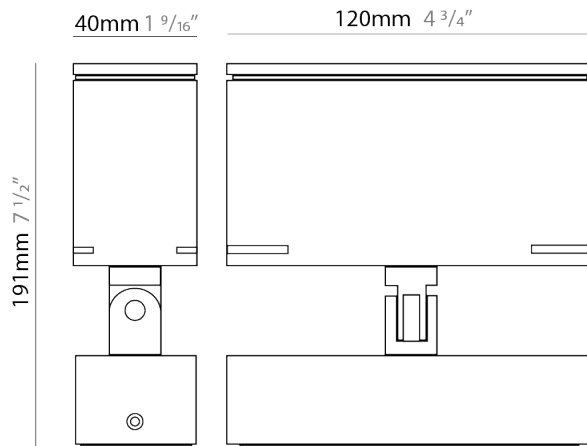

TARGET SURFACE

E9F232- _____ - _____
base number   Finish   Lens
                         Options   Options

1. To build a product code in our configurator select the specify button on the base model # product page
2. To build a manual product code on this datasheet choose from the options listed below in blue font and add the suffix to the base model #

GENERAL

Series: Target
Brand: Platek
Division: Exterior
Mounting Type: Surface
Mounting Location: Above Ground
Subcategory: Flood

PHYSICAL

Shape: Rectangle
Length (mm): 120
Length (in): 4 3/4
Width (mm): 40
Width (in): 1 9/16
Height (mm): 191
Height (in): 7 1/2
Light Distribution: Adjustable / Direct
Screws: A4 stainless steel
Diffuser: Clear tempered glass
Fixture Finish: [BLK / WHI / GRY / COR / ANT / BRZ](#)
Fixture Material: Aluminum Die Cast
Cable Details: 2000mm Cable

ELECTRICAL

Lamp Type: LED
Total Output Wattage (W): 8
Dimming: DMX
Driver Included: No
Driver Location: Remote
Driver Type: Constant Current - Universal
Driver Class: Class 2
Input Voltage (V): 120 - 277
Constant Current (MA): 700

LED

Number of LEDs: 4
Color Temperature (°K): RGBW
CRI: >80 CRI
Lamp Life (hrs): 60000
Special LEDs offerings: RGBW

OPTICAL

Optic°: [9 / 24 / 48 / ELL](#)
Adjustability: Tilt 90°

RATINGS AND CERTIFICATIONS

Certified By: Certified for North American Standards
IP Rating: IP66
IK Rating: IK08
Bug Rating: B3 U0 G0